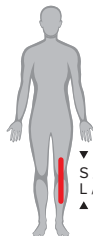

## FEATURES

- Asymmetrical "left / right" design
- 2 Adjustable straps
- Hinged knee pivot system
- Reinforced hard molded protection
- Available in two sizes – S/M; L/XL
- Ergonomic design
- CE certified protection
- Vented polypropylene shell to provide cooling airflow
- Comfortable and impact absorbing microfibers
- Hinged knee pivot system to facilitate knee movements

## PARTS INCLUDED

1 pair of Y-Shock knee / shin pads

## PACKAGING DETAILS

Packed in plastic bag

⊕ 14 (master box)

**S / M** Weight: 452 g / 0.99 lb

**L / XL** Weight: 479 g / 1.05 lb

**P.V.P. 47,31 €**

▼ S / M - 30-40 cm / 11.81-15.75 "  
L / XL - 40-44 cm / 15.75-17.32 "  
▲

Adjustable straps  
For better ergonomic fit

Hinged knee pivot  
system

--- Slim design

black  
S / M 8001700001  
L / XL 8001800001

white  
S / M 8001700002  
L / XL 8001800002

complies with CE standards lightweight