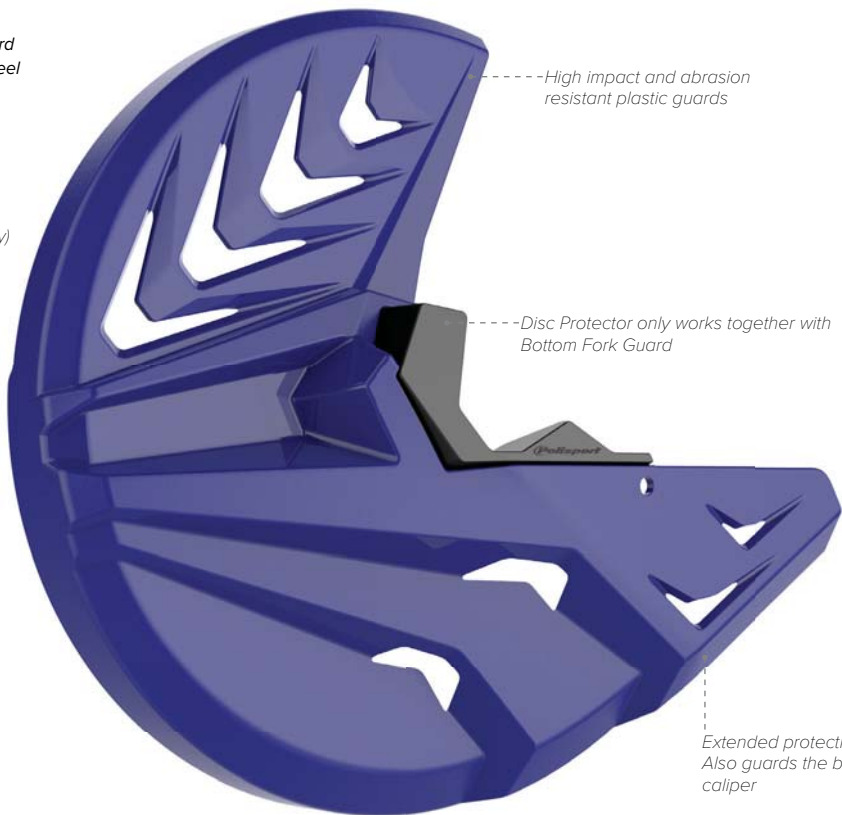

DISC & BOTTOM FORK NEW

PERFORMANCE PART

PROTECTOR

FEATURES

- High impact and abrasion resistant plastic guards
- Complete protection of the brake disc and bottom fork guard
- Easy and quickly installed. No need to disassemble the wheel
- Perfect protection from rocks and roost
- Extended protection. Also guards the brake caliper
- Accepts oversized 295 mm brake discs
- Air intakes to cool Brake Disc
- Disc Protector only works together with Bottom Fork Guard
- Model specific Bottom Fork Guards are required
- Bottom Fork Guards can be used separately (Sold Separately)
- Polisport design enhances the look of your bike
- Includes all mounting hardware
- Available in white, black and brand colors
- Developed to work with stock forks only

DISC PROTECTOR + BOTTOM FORK GUARD

PACKAGING DETAILS

Packed in plastic bag
Weight: 573 g / 1.26 lb  12

PARTS INCLUDED

Polisport Disc Protector + Bottom Fork Guard
Mounting Hardware

DISC + BOTTOM FORK PROTECTOR