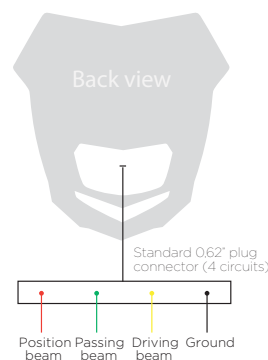

PACKAGING DETAILS

Packed in blister
 Weight: 696 g / 1,53 lb
 8 (master box)

WIRING DIAGRAM

SPARE PARTS AVAILABLE

See page 39

PARTS INCLUDED

1 headlight Halo Led
 1 led bulb
 Headlight extensions
 Vibration reduction straps