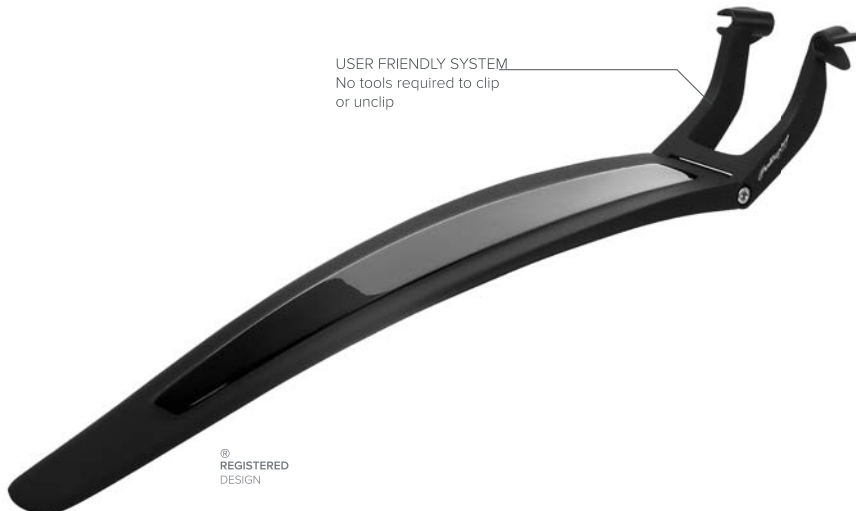

S-MUD SHORT

Rear Mudguard

NEW

REF.

■ 8623600001 black

6,65 €

	MTB SPORT / MTB RECREATIONAL / ROAD
	Fits 16" to 29" wheels
	7 mm saddle rail
	Section: 75 mm
	Dimension: 350 mm
	54 g / 0,12 lb

S-MUD LONG

Rear Mudguard

NEW

REF.

■ 8623700001 black

7,13 €

	MTB SPORT / MTB RECREATIONAL / ROAD
	Fits 16" to 29" wheels
	7 mm saddle rail
	Section: 75 mm
	Dimension: 460 mm
	74 g / 0,16 lb