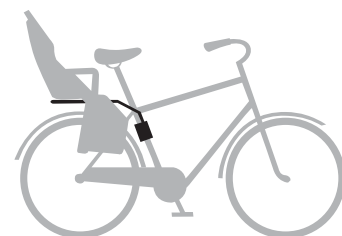

BUBBLY® MAXI+ FF

Rear Child Seat

REF.

■ ■ 8406700001	black/dark grey
■ ■ 8406700002	cream/denim
■ ■ 8406700003	charcoal grey/brown
■ ■ 8406700004	brown/pastel green

57,23 €**ABRAZADERA****8640600001**

master box
box dimensions

5 UN
795 x 400 x 810

18,99 €**Bubbly_{maxi} QST**

 Ø28 to 40 mm Fits round and oval tubes from Ø28 to 40 mm

 105 mm Frame holder requires an available length of 105 mm

 Child weight
9 to 22 kg / 19,84 to 48,5 lb