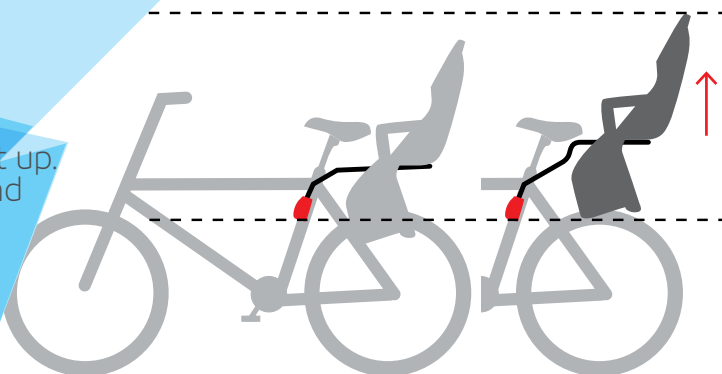

NEW special bar

Push your seat up.
Ideal for 29" and
small frames.

standard (FF) bar

NEW special bar for small frames and 29"