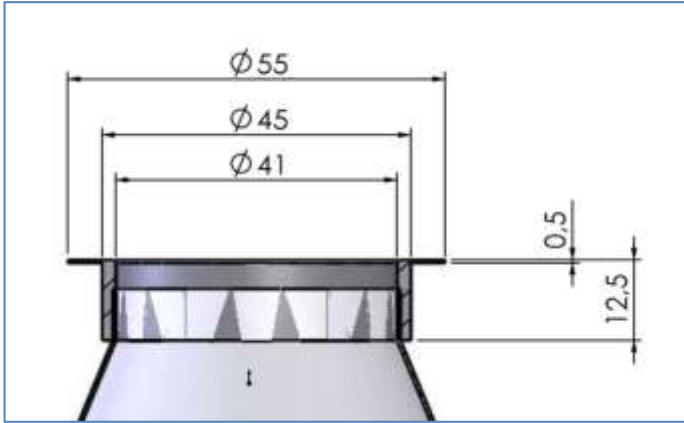

160610

160620

160621

160630