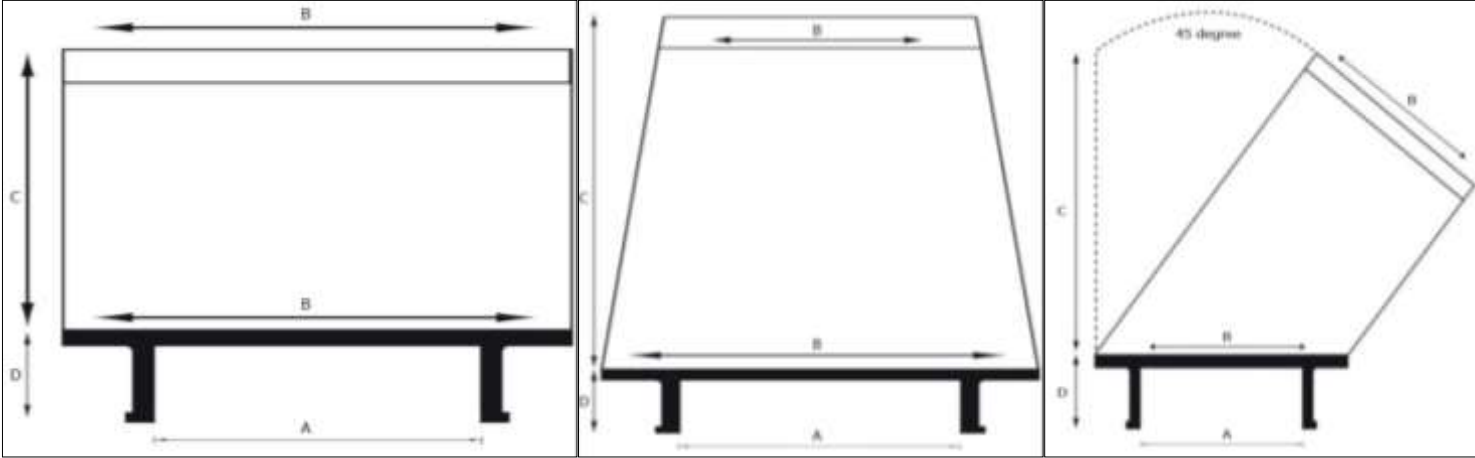

Part number	(A) Rubber Diameter	(B) Width Filter Diameter	(C) Length Filter	(D) Length Rubber	Filter Shape