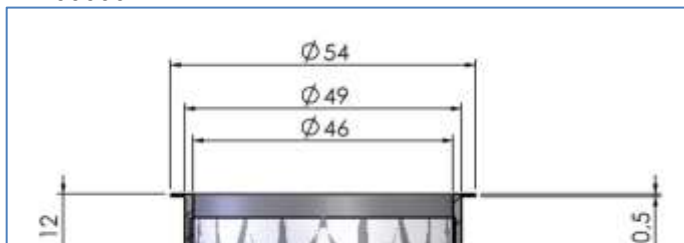

Twin Air Fuel Filters

Twin Air Fuel Filters		
ITEM DESCRIPTION	Year	Part#
Honda CRF250	10-17	160600
Honda CRF450	09-16	160600
Honda TRX450R	08-14	160600
Honda CRF450RX	17-18	160600
Honda CRF450R	17-18	160601
Kawasaki KXF 250	11-19	160610
Kawasaki KXF 450	09-19	160610
Yamaha YZF/WRF 250	06-13	160620
Yamaha YZF/WRF 450	06-13	160620
Yamaha YZF 250 / 450 OEM & IMS Oversized Tank	14-17	160621
Yamaha YZF 250	14-18	160621
Yamaha YFZ 450R	04-17	160622
Yamaha YZF 450	2018	160623
Suzuki RMZ 250/450	12-17	160630
Suzuki RMZ 450	18-19	160600
Polaris ACE 570 / General All Models	16-18	160630
Polaris Ranger / RZR All Models	13-18	160630
Polaris Scrambler All Models	15-18	160630
Polaris Sportsman All Models	12-18	160630
KTM 250/350/450 SXF	11-12	160640
KTM EXC/EXC-F/XC-F 250/350/450/500	11-18	160640
KTM 350 Free Ride	13-17	160640
KTM 250/350 SXF (threaded cap)	13-17	160641
KTM 450 SX-F (threaded cap)	16-17	160641
KTM 450 SXF (threaded cap)	13-15	160642
Husqvarna End. FE250/350/450/501	14-18	160640
Husqvarna FC250/350 (threaded cap)	14-17	160641
Husqvarna FC450 / Fact. Edition FC450 (threaded cap)	14-18	160641
Husaberg 4-strk FE250/350/501	2013	160640
Husqvarna Supermoto/Enduro 701	16-18	160643
KTM 690 Enduro R / SMC R	11-18	160643
PowerCell/Acerbis Large Fuel Tanks	all	160650
IMS Tanks	all	160600
Acerbis Large Fuel Tanks /w Quick Fill Caps	all	160660

160600