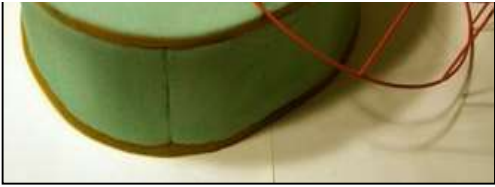

Filter		6" High	158812x
Cage		6" High	158813
Complete Kit		6" High	188812c

Air Box Sealing Rings			
HONDA			
CRF450	02	Inner Sealing Ring	150196ISR
		Outer Sealing Ring	150196OSR
CRF250	04-09	Outer Sealing Ring	150214OSR
CRF450	03-08	Outer Sealing Ring	150212OSR
Kawasaki			
KXF250/450	06/14	Outer Sealing Ring	151119OSR
KTM			
SX250-450	07-10	Plastic inner sealing Ring	154122
SX250-450	11-12	Plastic inner sealing Ring	154124
Suzuki			
RM125/250	04-09	Inner Sealing Ring	153215ISR
RM125/250	04-09	Outer Sealing Ring	153215OSR
RMZ 250	07-14	Inner Sealing Ring	153215ISR
RMZ 250	07-14	Outer Sealing Ring	153215OSR
RMZ450	05-14	Inner Sealing Ring	153215ISR
RMZ450	05-14	Outer Sealing Ring	153215OSR